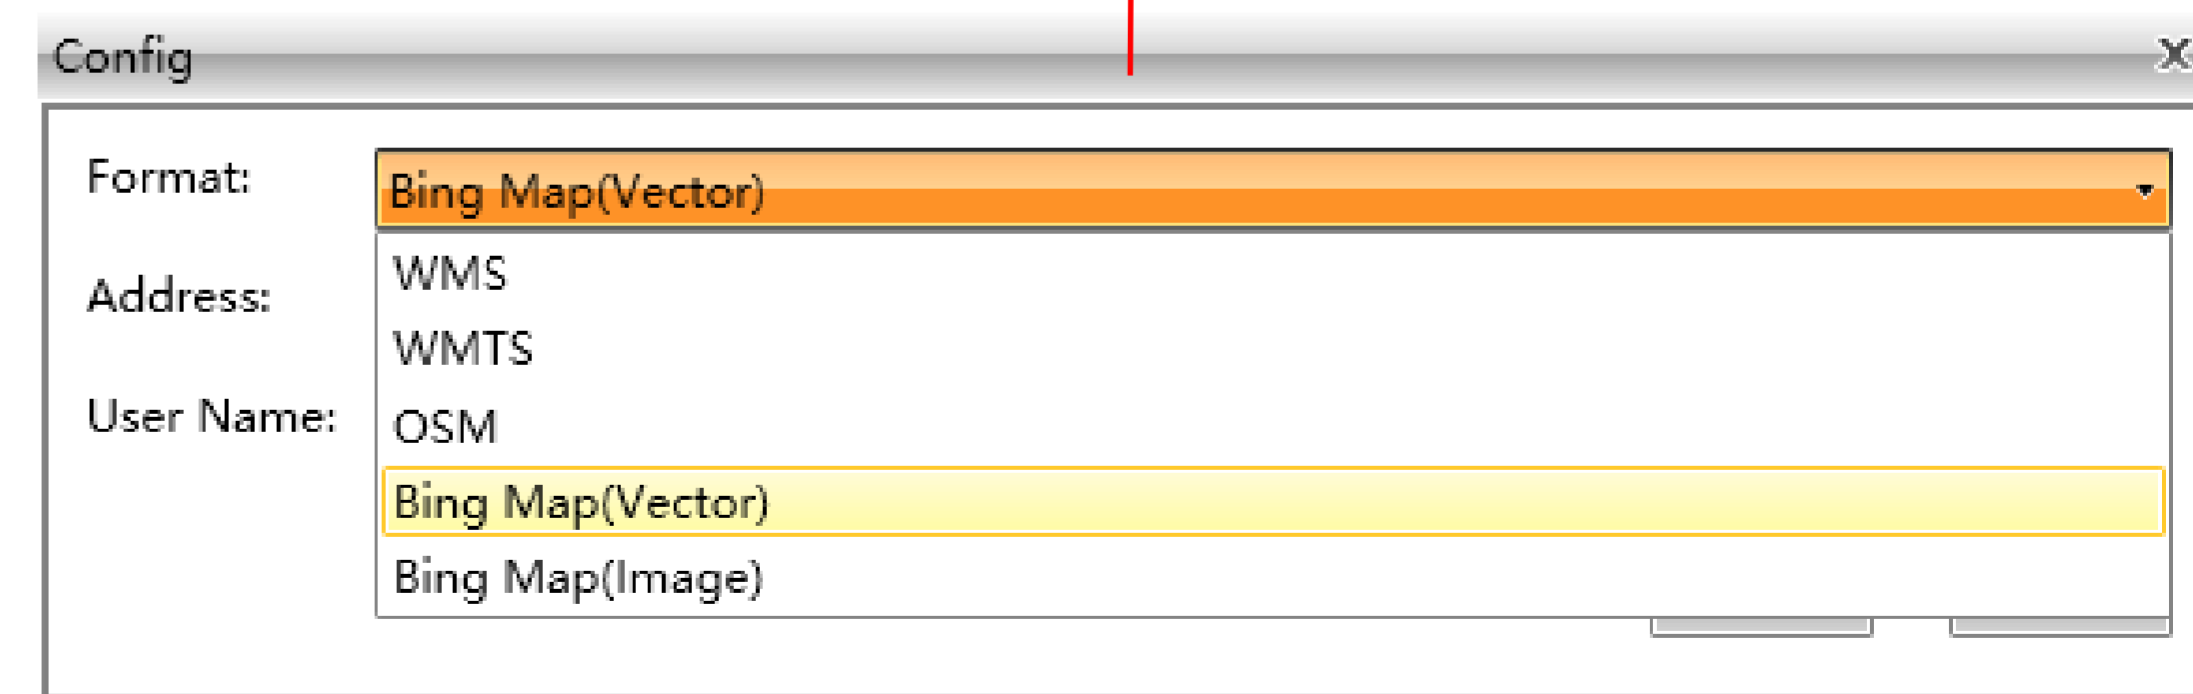

Step2: Choose Online Map