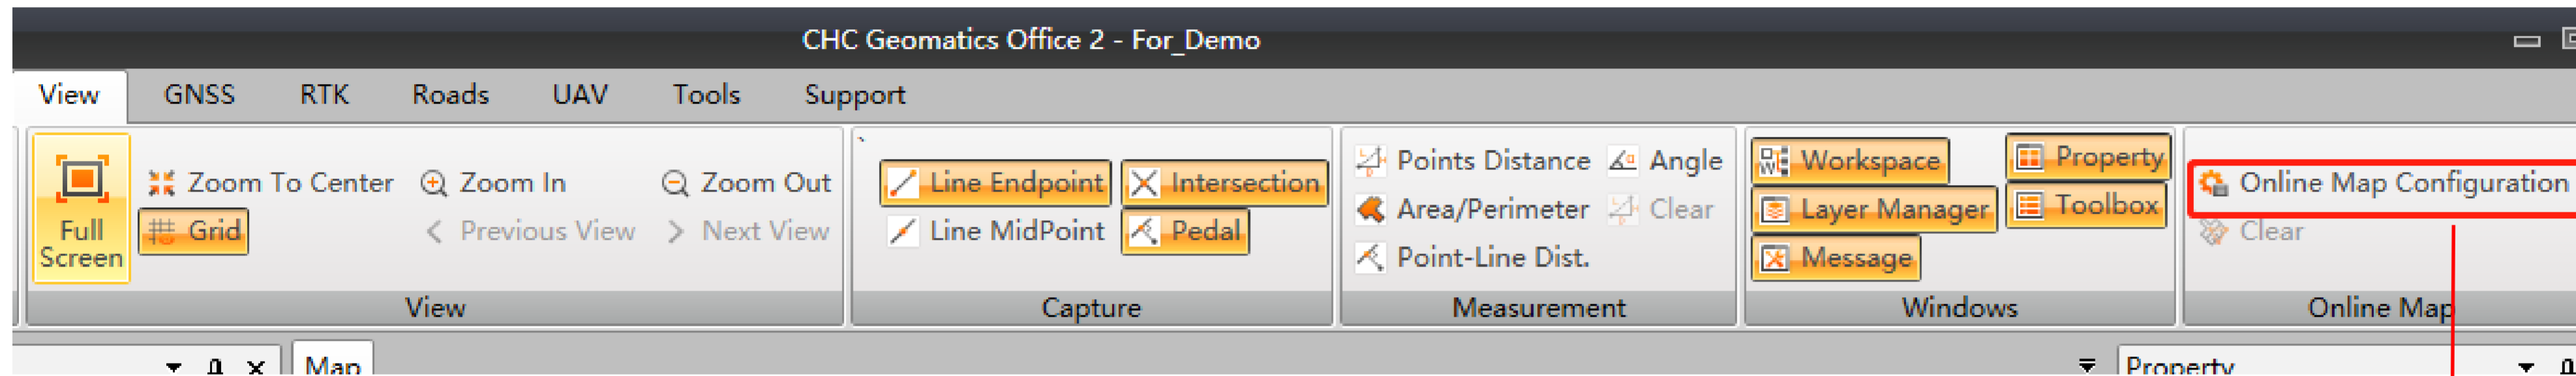

Step2: Choose Online Map